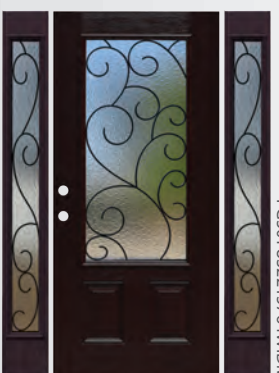

*Tuscan*TM

GRAND ENTRY COLLECTION

Breathtaking beauty.

Time stops at the breathtaking beauty of the Tuscany countryside in Italy. A unique square wrought iron forms a free style floral and tree shapes, with flowing patterned glass as a background. A wonderful choice for homeowners who are looking for artistic legacy, charm, and Renaissance.

FG50TUS2248764WICH

FG50TUS2236764WICH

DARK MAHOGANY OAK

FG60TUS2264WIDM

FG50TUS1437764WIDM

FG50TUS2215764WIDM

FG50TUS2236764WIDM

TUS | Tuscan

GRAND ENTRY 8' Door Collection | Tuscan™

FW3080TUS2264WI

FG3080TUS2264PMO

FG3080TUS2264PCH

FG3080TUS2264PDM