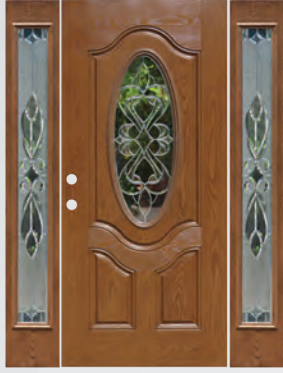

FG50SRA1437764ZMO