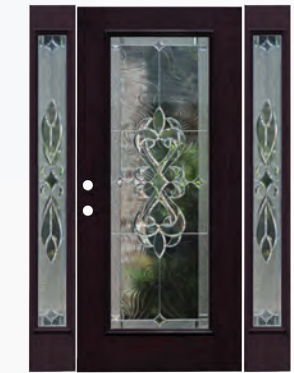

*St. Rafael*TM
GRAND ENTRY COLLECTION

A true artistic statement.

Elegant, charming, and romantic. This collection features a granite glass border and grey baroque glass backgrounds, channeled by bright zinc coming.

FG50SRA2264764ZMO

FG50SRA1437764ZMO

FG50SRA2248764ZMO

FG50SRA2236764ZMO

CHERRY OAK

FG50SRA2264764ZCH

FG50SRA1437764ZCH

FG50SRA2248764ZCH

FG50GRB2236764ZCH

DARK MAHOGANY OAK

FG50SRA2264764ZDM

FG50SRA1437764ZDM

FG50SRA2248764ZDM

FG50SRA2236764ZDM

SRA | St. Rafael

GRAND ENTRY
8' Door Collection | St. Rafael™