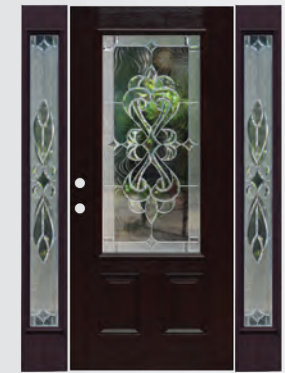

*St. Rafael*TM
GRAND ENTRY COLLECTION

A true artistic statement.

Elegant, charming, and romantic. This collection features a granite glass border and grey baroque glass backgrounds, channeled by bright zinc coming.

FG50GRB2236764ZCH

DARK MAHOGANY OAK

FG50SRA2264764ZDM

FG50SRA1437764ZDM

FG50SRA2248764ZDM

FG50SRA2236764ZDM

SRA | St. Rafael

GRAND ENTRY
8' Door Collection | St. Rafael™