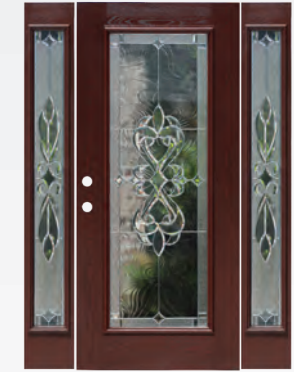

*St. Rafael*TM
GRAND ENTRY COLLECTION

A true artistic statement.

Elegant, charming, and romantic. This collection features a granite glass border and grey baroque glass backgrounds, channeled by bright zinc coming.

FG50SRA2264764ZMO

FG50SRA1437764ZMO

FG50SRA2248764ZMO

FG50SRA2236764ZMO

CHERRY OAK

FG50SRA2264764ZCH

FG50SRA1437764ZCH

FG50SRA2248764ZCH

FG50GRB2236764ZCH

DARK MAHOGANY OAK

FG50SRA2264764ZDM

FG50SRA1437764ZDM

FG50SRA2248764ZDM

FG50SRA2236764ZDM

SRA | St. Rafael

GRAND ENTRY
8' Door Collection | St. Rafael™