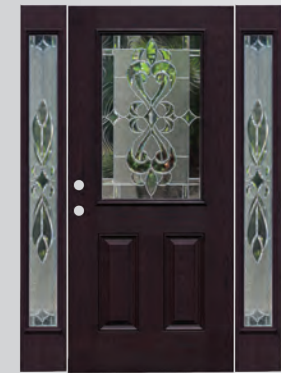

*St. Rafael*TM
GRAND ENTRY COLLECTION

A true artistic statement.

Elegant, charming, and romantic. This collection features a granite glass border and grey baroque glass backgrounds, channeled by bright zinc coming.

FG50GRB2236764ZCH

DARK MAHOGANY OAK

FG50SRA2264764ZDM

FG50SRA1437764ZDM

FG50SRA2248764ZDM

FG50SRA2236764ZDM

SRA | St. Rafael

GRAND ENTRY
8' Door Collection | St. Rafael™