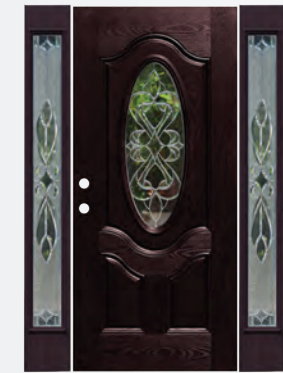

*St. Rafael*TM
GRAND ENTRY COLLECTION

A true artistic statement.

Elegant, charming, and romantic. This collection features a granite glass border and grey baroque glass backgrounds, channeled by bright zinc coming.

FG50GRB2236764ZCH

DARK MAHOGANY OAK

FG50SRA2264764ZDM

FG50SRA1437764ZDM

FG50SRA2248764ZDM

FG50SRA2236764ZDM

SRA | St. Rafael

GRAND ENTRY
8' Door Collection | St. Rafael™