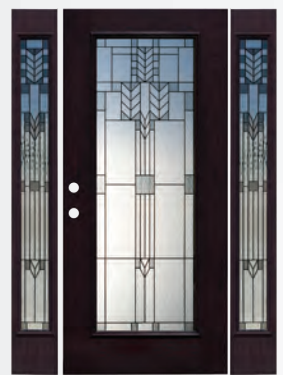

WHITE OAK

MEDIUM OAK

CHERRY OAK

DARK MAHOGANY OAK

FW30805PR2264P

FG30805PR2264PMO

FG30805PR2264PCH

FG30805PR2264PDM