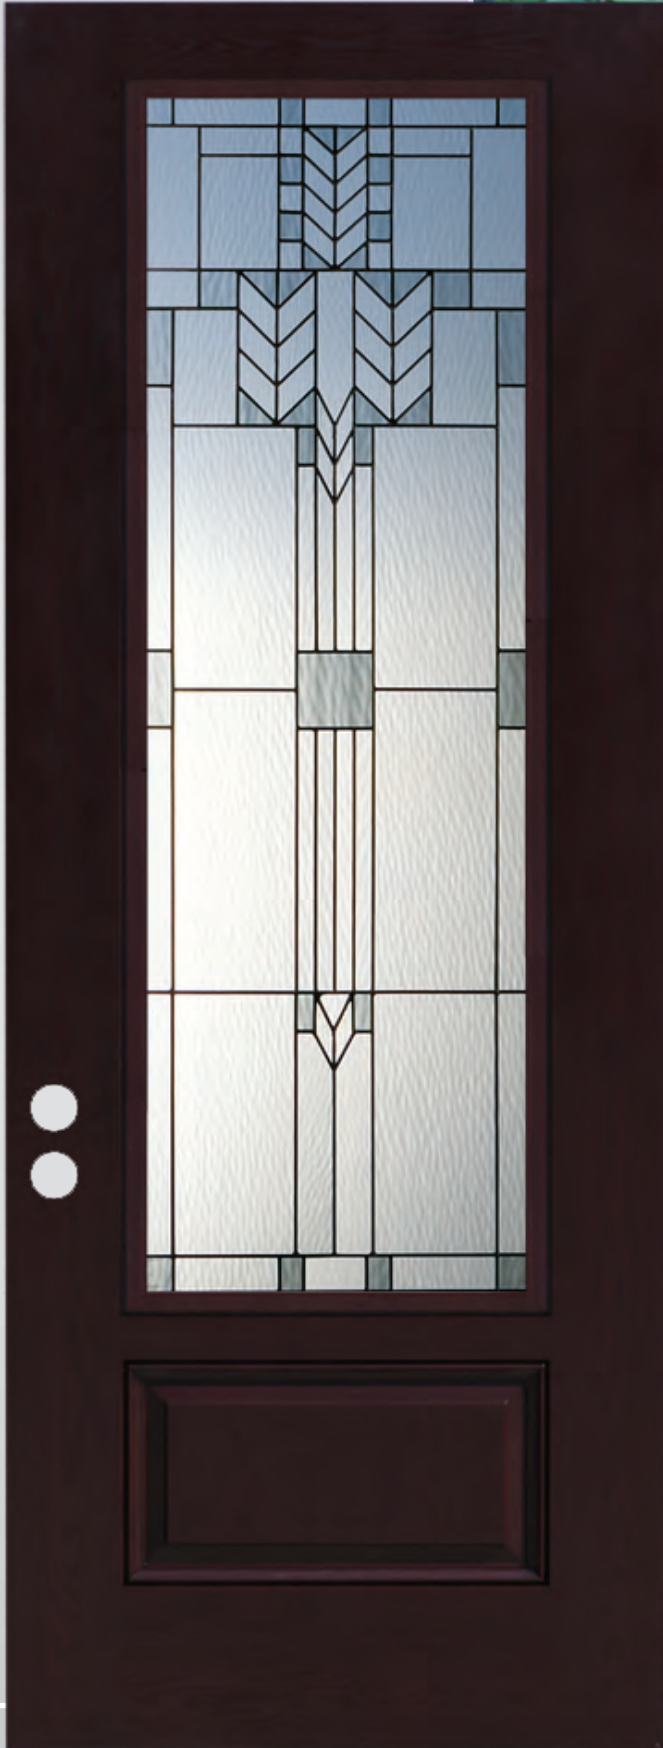

*Spring*TM
GRAND ENTRY COLLECTION

Above the standards of time.

An elegant waterglass background accented by grey waterglass and chord glass. Beautiful prairie school design brings out the beauty and craftsmanship of your home. The Spring Collection represents peaceful heritage and pride.

Obscurity rating: 10 of 10 **Availability:** Prehung or Glass Only

GLASS SIZES & DOOR STYLES

FW12SPR0764P

FM30SPR236PDS

FW30SPR2236P

FW30SPR2248P

FW30SPR2264P

BEST SELLERS

WHITE OAK

MEDIUM OAK

CHERRY OAK

DARK MAHOGANY OAK

FW30805PR2264P

FG30805PR2264PMO

FG30805PR2264PCH

FG30805PR2264PDM