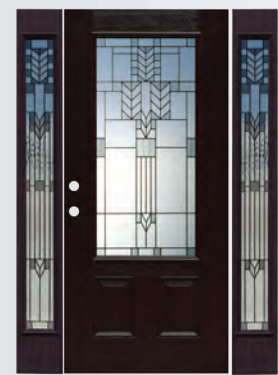

WHITE OAK

MEDIUM OAK

CHERRY OAK

DARK MAHOGANY OAK

FW30805PR2264P

FG30805PR2264PMO

FG30805PR2264PCH

FG30805PR2264PDM