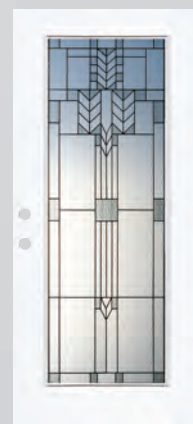

*Spring*TM
GRAND ENTRY COLLECTION

Above the standards of time.

An elegant waterglass background accented by grey waterglass and chord glass. Beautiful prairie school design brings out the beauty and craftsmanship of your home. The Spring Collection represents peaceful heritage and pride.

Obscurity rating: 10 of 10 **Availability:** Prehung or Glass Only

GLASS SIZES & DOOR STYLES

FW12SPR0764P

FM30SPR236PDS

FW30SPR2236P

FW30SPR2248P

FW30SPR2264P

BEST SELLERS