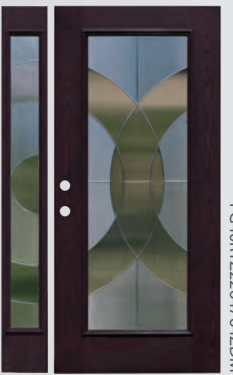

RigtTM
GRAND ENTRY COLLECTION

Contemporary by design.

A bold and contemporary design, simple yet elegant. This collection will match your contemporary home with a narrow reed glass background enhanced by polished brass coming.

FG40RTZ2264764ZCH

DARK MAHOGANY OAK

FG60RTZ2264ZDM

FG50RTZ2264764ZDM

FG40RTZ2264764ZDM

GRAND ENTRY
8' Door Collection | Ritz™

FW3080RTZ2264Z

FG3080RTZ2264ZMO