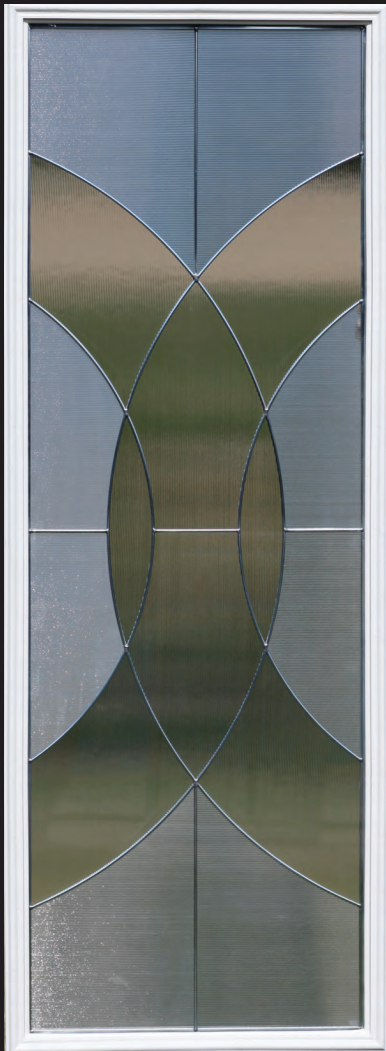

RigtTM
GRAND ENTRY COLLECTION

Contemporary by design.

A bold and contemporary design, simple yet elegant. This collection will match your contemporary home with a narrow reed glass background enhanced by polished brass coming.

Obscurity rating: 10 of 10 **Availability:** Prehung or Glass Only

GLASS SIZES & DOOR STYLES

FW12RT20764Z

FW30RT22264Z

BEST SELLERS

WHITE OAK

FW60RTZ2264Z

FW50RTZ2264764Z