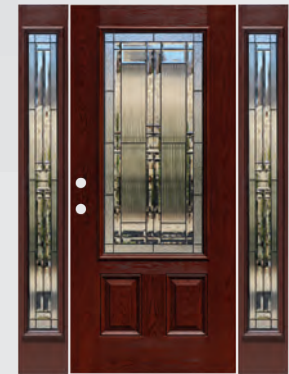

CHERRY OAK

FG50LAX2264764PCH

FG50LAX1525764PCH

FG50LAX2236764PCH

DARK MAHOGANY OAK

FG50LAX2264764PDM

FG50LAX1525764PDM

FG50LAX2236764PDM