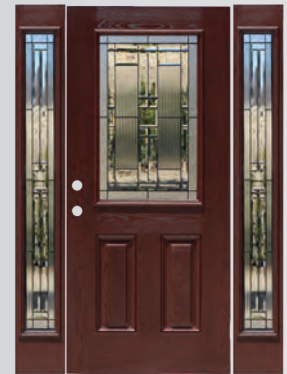

CHERRY OAK

FG50LAX2264764PCH

FG50LAX1525764PCH

FG50LAX2236764PCH

DARK MAHOGANY OAK

FG50LAX2264764PDM

FG50LAX1525764PDM

FG50LAX2236764PDM