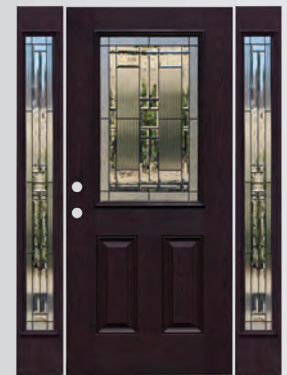

CHERRY OAK

FG50LAX2264764PCH

FG50LAX1525764PCH

FG50LAX2236764PCH

DARK MAHOGANY OAK

FG50LAX2264764PDM

FG50LAX1525764PDM

FG50LAX2236764PDM

LAX | Los Angeles

GRAND ENTRY 8' Door Collection | Los Angeles™

FW3080LAX2264P

FG3080LAX2264PMO

FG3080LAX2264PCH

FG3080LAX2264PDM