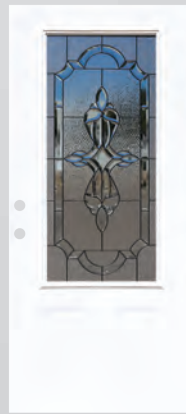

## GLASS SIZES & DOOR STYLES

FW12STL0764P

FW30STL1437P

FW30STL2236P

FW30STL2248P

FW30STL2264P

BEST SELLERS

WHITE OAK