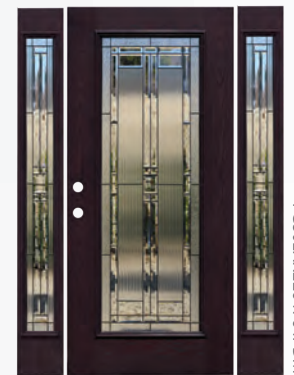

FG50LAX2264764PDM