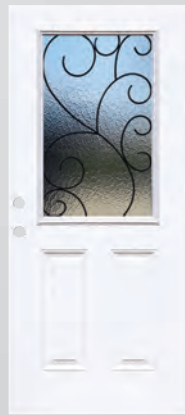

## GLASS SIZES & DOOR STYLES

FW12TUS0764WI

FW30TUS1522WIDS

FW30TUS1437WI

FW30TUS2236WI

FW30TUS248WI

FW30TUS2264WI

BEST SELLERS