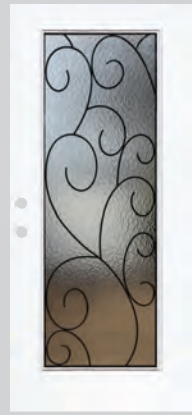

## GLASS SIZES & DOOR STYLES

FW12TUS0764WI

FW30TUS1522WIDS

FW30TUS1437WI

FW30TUS2236WI

FW30TUS248WI

FW30TUS2264WI

BEST SELLERS