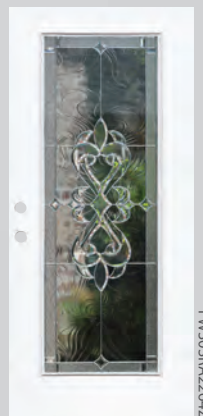

## GLASS SIZES & DOOR STYLES

FW12SRA0764Z

FW30SRA2210CZ

FW30SRA2215DTZ

FW30SRA1437Z

FW30SRA2236Z

FW30SRA2248Z

FW30SRA2264Z