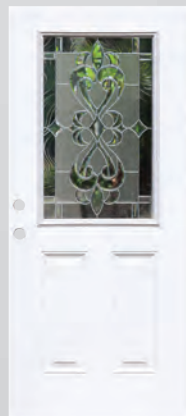

## GLASS SIZES & DOOR STYLES

FW12SRA0764Z

FW30SRA2210CZ

FW30SRA2215DTZ

FW30SRA1437Z

FW30SRA2236Z

FW30SRA2248Z

FW30SRA2264Z