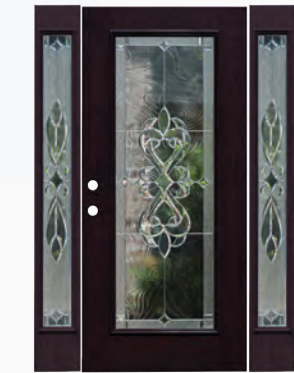

DARK MAHOGANY OAK

FG50SRA2264764ZDM