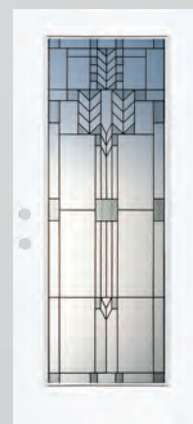

## GLASS SIZES & DOOR STYLES

FW12SPR0764P

FM30SPR236PDS

FW30SPR2236P

FW30SPR2248P

FW30SPR2264P

BEST SELLERS

WHITE OAK