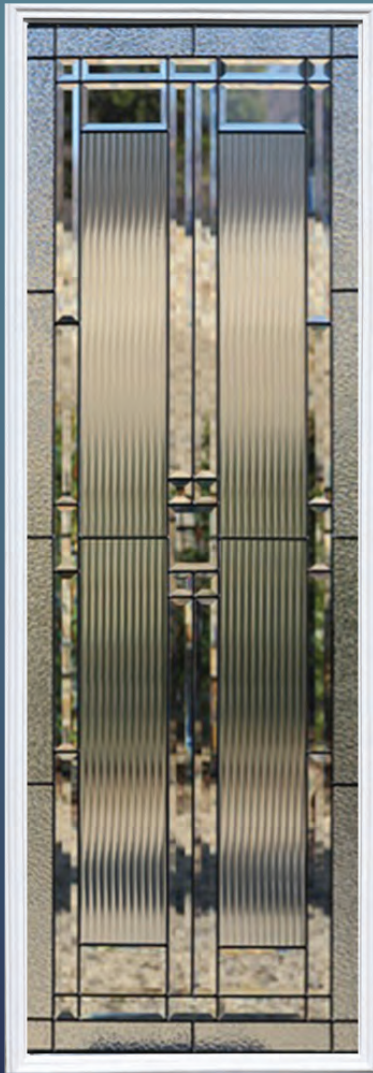

With bold and beautiful detail, the Los Angeles collection is the epitome of Southern California. Long stunning bevels outline a wide reedy glass field, engulfed by granite glass and bound by patina coming. A major influence on style and luxury.

Obscurity rating: 7 of 10 **Availability:** Prehung or Glass Only

GLASS SIZES & DOOR STYLES