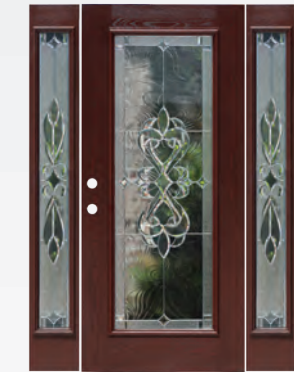

CHERRY OAK

FG50SRA2264764ZCH