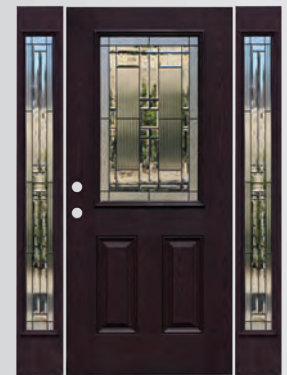

FG50LAX2236764PDM