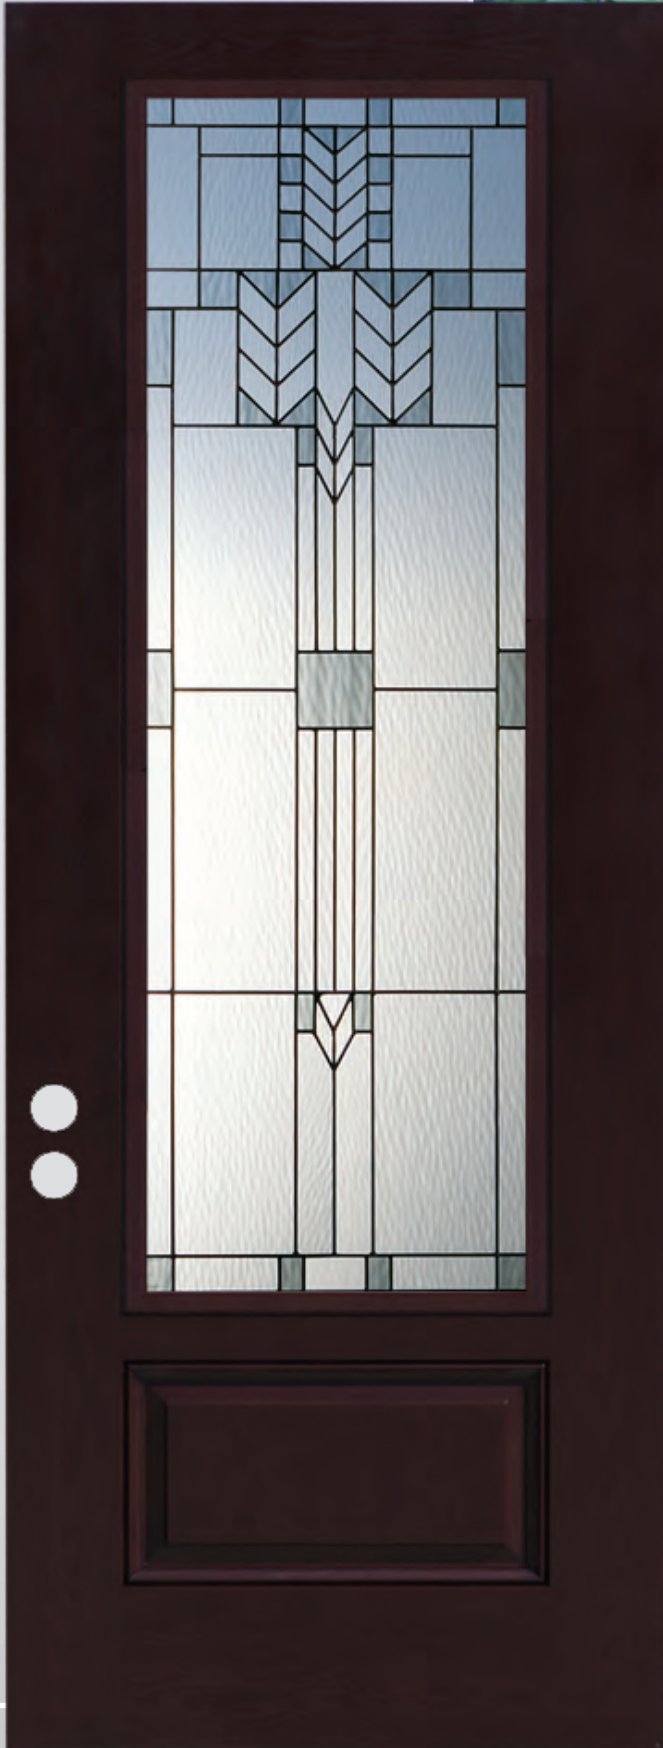

FG30805PR2264PDM