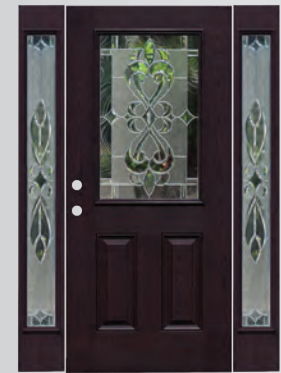

FG50SRA2236764ZDM