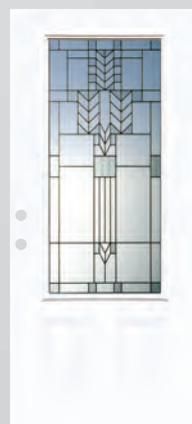

## GLASS SIZES & DOOR STYLES

FW12SPR0764P

FM30SPR236PDS

FW30SPR2236P

FW30SPR2248P

FW30SPR2264P

BEST SELLERS

WHITE OAK