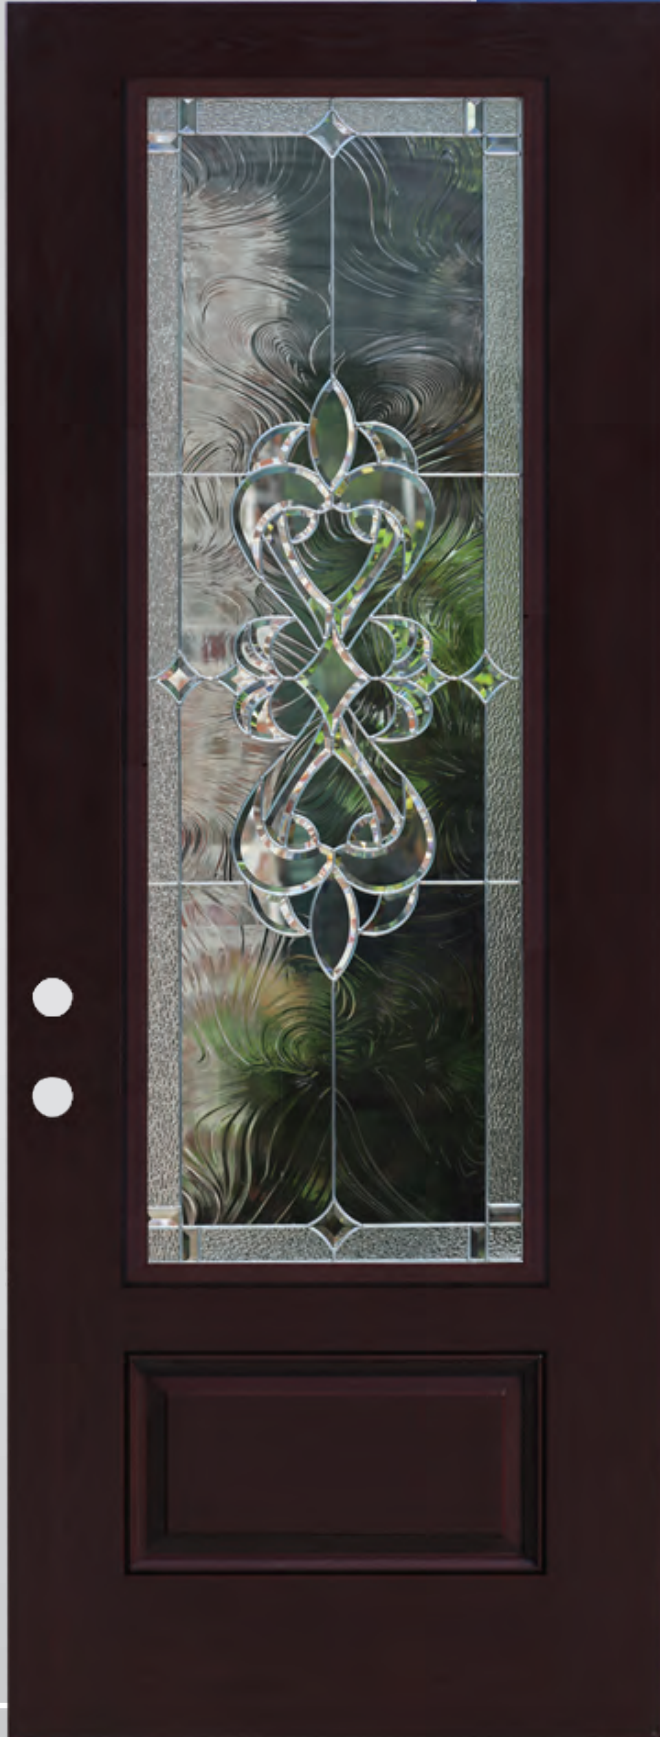

DARK MAHOGANY OAK

FG50SRA2264764ZDM

FG50SRA1437764ZDM

FG50SRA2248764ZDM

FG50SRA2236764ZDM

FW3080SRA2264Z

FG3080SRA2264ZMO

FG3080SRA2264ZCH