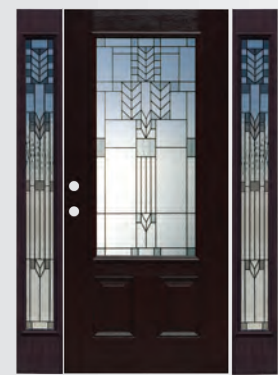

DARK MAHOGANY OAK