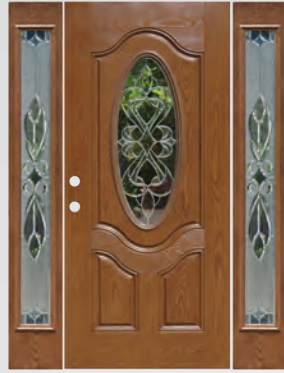

FG50SRA1437764ZMO