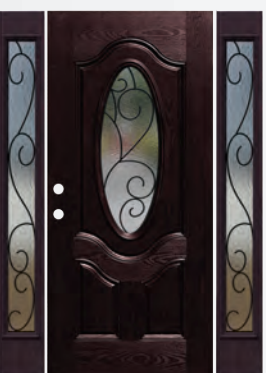

FG50TUS2215764WIDM

FG50TUS1437764WIDM