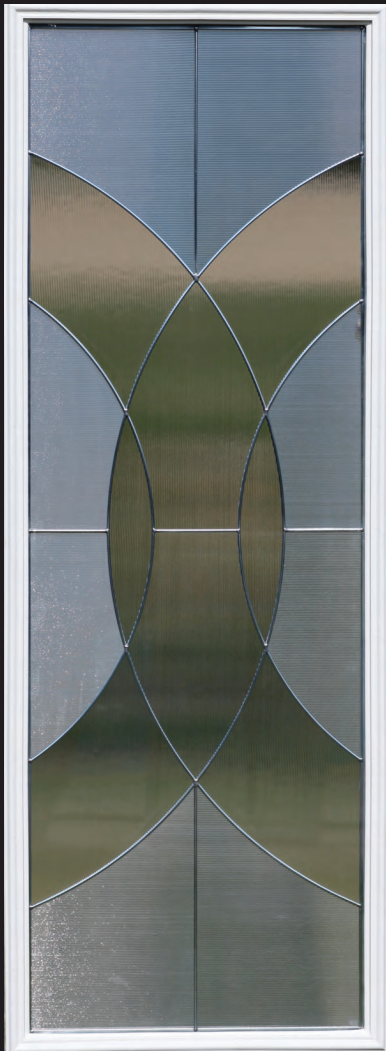

A bold and contemporary design, simple yet elegant. This collection will match your contemporary home with a narrow reed glass background enhanced by polished brass caming.

Obscurity rating: 10 of 10 **Availability:** Prehung or Glass Only

GLASS SIZES & DOOR STYLES

FW12RT20764Z

FW30RT22264Z