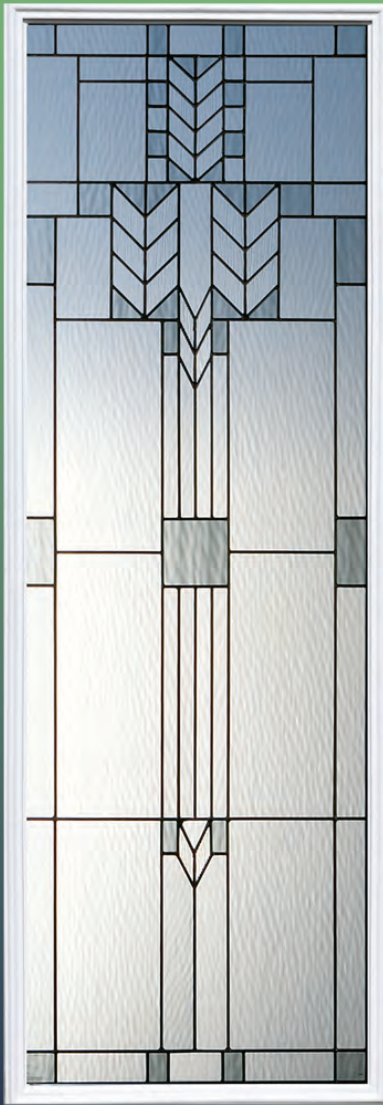

An elegant waterglass background accented by grey waterglass and chord glass. Beautiful prairie school design brings out the beauty and craftsmanship of your home. The Spring Collection represents peaceful heritage and pride.

Obscurity rating: 10 of 10 **Availability:** Prehung or Glass Only

GLASS SIZES & DOOR STYLES

FW12SPR0764P

FM30SPR236PDS

FW30SPR2236P

FW30SPR2248P

FW30SPR2264P