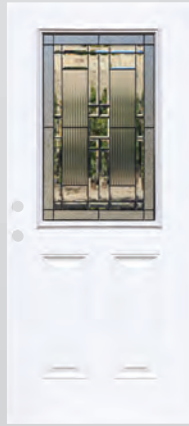

FW30LAX236P