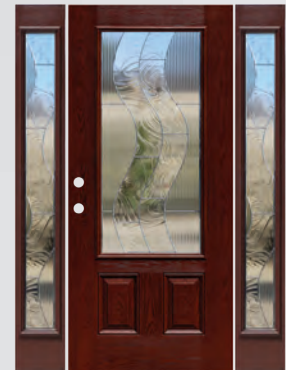

FG50GRB2248764ZCH