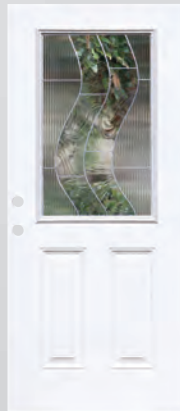

*Green Bay*TM
GRAND ENTRY COLLECTION

Natural form and beauty.

A peaceful alliance of natural form and beauty, brought together with reed glass, a center trail filled with baroque glass, and an infusing of sparkling zing coming. This design is an authentic vision of prosperity and style.

Obscurity rating: 8 of 10 **Availability:** Prehung or Glass Only

GLASS SIZES & DOOR STYLES

FW12GRB0764Z

FW30GRB1525ZDS

FW30GRB1437Z

FW30GRB236Z

FW30GRB2248Z

FW30GRB2264Z