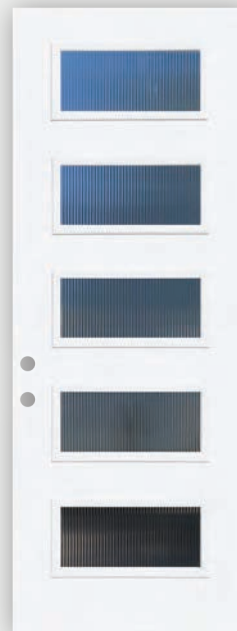

Contempo™ Doors

Minimalism.

Less is more.

The Contempo™ Door Collection offers the basics of line, shape, form, and sophistication.

Availability: Prehung or Glass Only

Reed Glass Collection

Reed Glass

Multilinear patterns that distort images into moderately obscure strips, Reed Glass is by far the most popular patterned glass for our Contempo™ door designs with a clean and modern look.

Obscurity Rating: 9 of 10

FWC30REE15253LT

FWC12REE0764

FWC30REE07641LT

FWC30REE12123LT

FWC30REE22104LT

Frosted Glass

Natural light brightens areas that are normally dark or hidden from public view. Frosted glass gives homeowners natural light and privacy at the same time.

Obscurity Rating: 10 of 10

FWC30FRO22153LT

FWC12FRO0764

FWC30FRO07641LT

FWC30FRO12123LT

FWC30FRO22104LT

8-0' Door Collection

Contempo™ 8-0' | Door Designs

Frosted Glass

FWC3080FRO22105LT

FWC3080FRO22154LT

Reed Glass

FWC3080REE22105LT

FWC3080REE22154LT