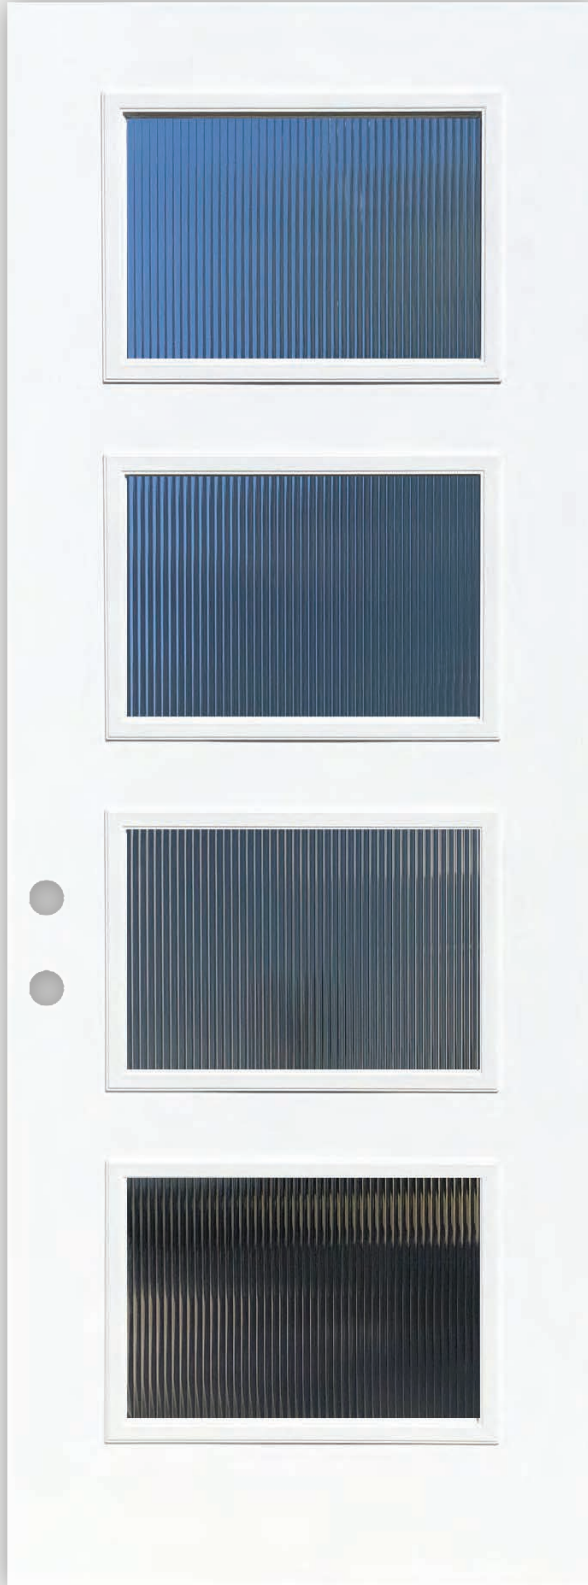

Contempo™ Doors

Minimalism.

Less is more.

The Contempo™ Door Collection offers the basics of line, shape, form, and sophistication.

Availability: Prehung or Glass Only

Reed Glass Collection

Reed Glass

Multilinear patterns that distort images into moderately obscure strips, Reed Glass is by far the most popular patterned glass for our Contempo™ door designs with a clean and modern look.

Obscurity Rating: 9 of 10

FWC30REE15253LT

FWC12REE0764

FWC30REE07641LT

FWC30REE12123LT

FWC30REE22104LT

Frosted Glass

Natural light brightens areas that are normally dark or hidden from public view. Frosted glass gives homeowners natural light and privacy at the same time.

Obscurity Rating: 10 of 10

FWC30FRO22153LT

FWC12FRO0764

FWC30FRO07641LT

FWC30FRO12123LT

FWC30FRO22104LT

8-0' Door Collection

Contempo™ 8-0' | Door Designs

Frosted Glass

FWC3080FRO22105LT

FWC3080FRO22154LT

Reed Glass

FWC3080REE22105LT

FWC3080REE22154LT