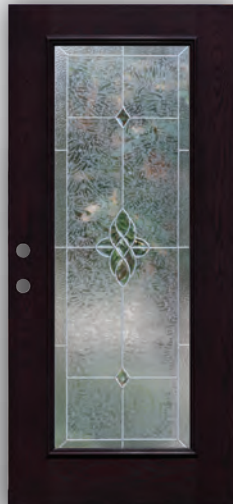

FG30MAD2264ZDM