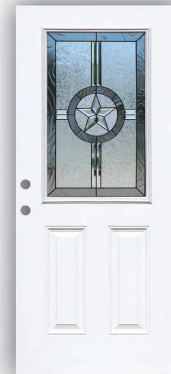

FW30TXS2236P