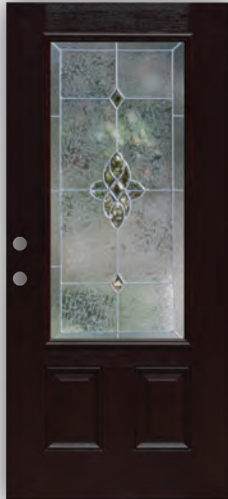

FG30MAD2248ZDM