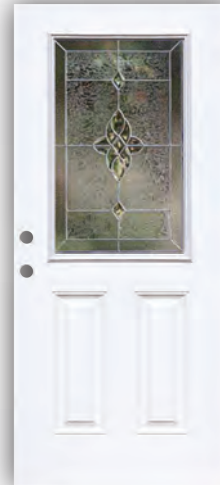

FW30MAD2236Z