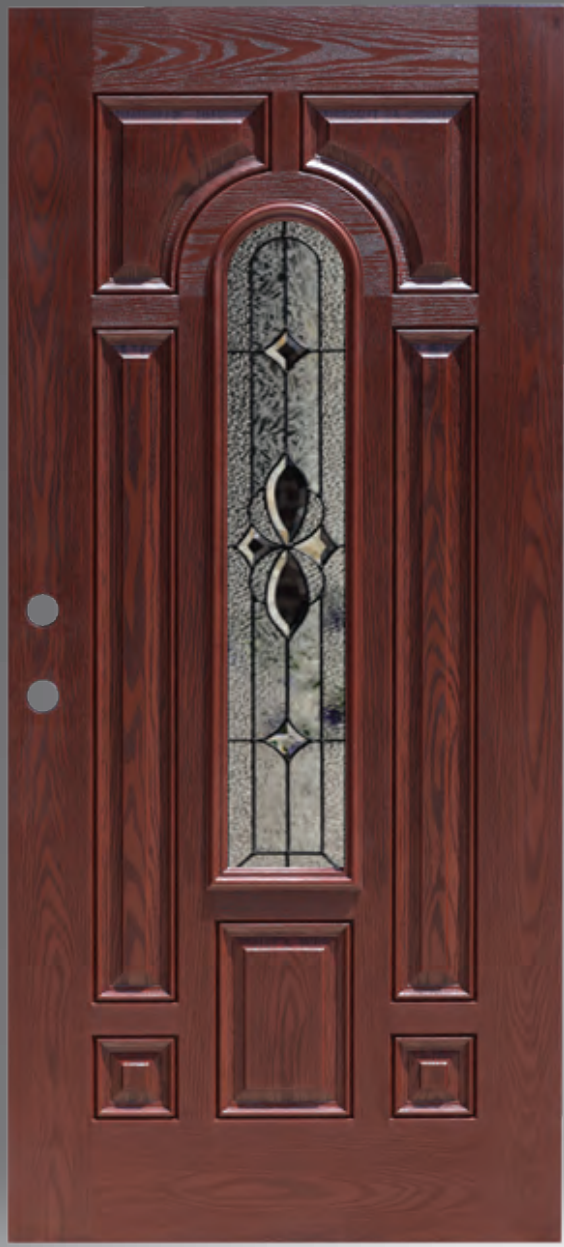

LON | Cherry Oak

Builder's Choice
Cherry Oak | Long Beach™

FG30LON0842PCH