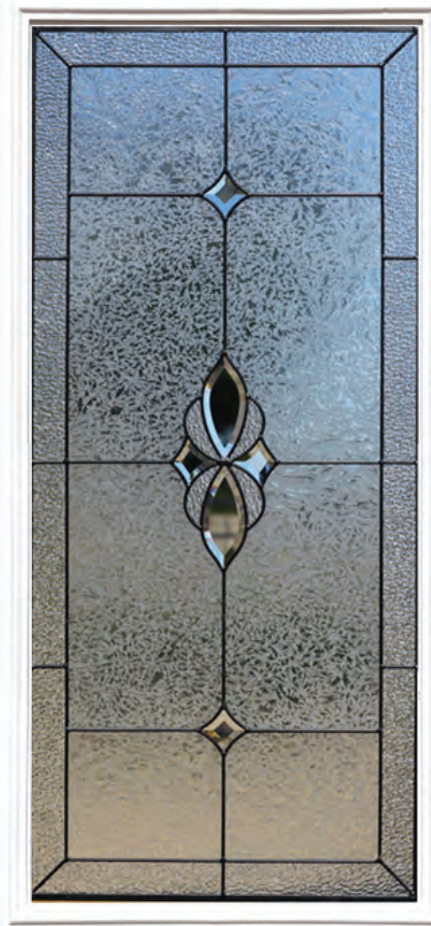

Builder's Choice™

Long Beach™

Door types & glass designs

The sunshine, beach, ocean and the riffs. The everlasting beauty of southern California is represented in a flower cluster with leaves, the beveled diamond, gluechip field, and granite border. Patina coming is the final touch to give it a little classical charm.

Obscurity rating: 9 of 10

Availability: Prehung or Glass Only