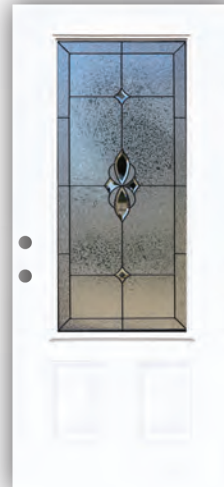

FW30LON2248P