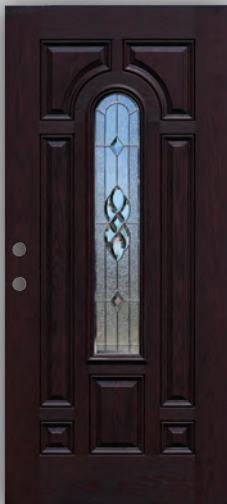

FG30MAD0842ZDM