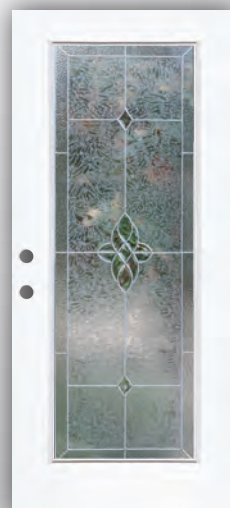

FW30MAD2264Z