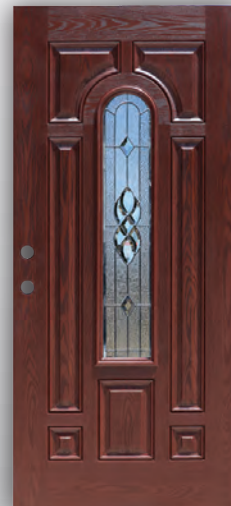

FG30MAD0842ZCH