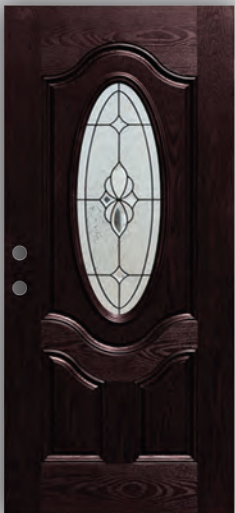

Builder's Choice™

Texas Star™

Door types & glass designs

A radiant sparkling star surrounded by solid granite glass, with a glue chip field guarded by grey baroque borders and accented with patina caming. Our Texas Star design truly reflects the spirit of freedom and liberty, strength and integrity, and is a masterpiece for the homes of the brave. Praised as the best looking star ever designed.

FG30LON2236PCH

FG30LON1437PCH

FG30LON2264PCH

LON | Dark Mahogany Oak

Builder's Choice
Dark Mahogany Oak | Long Beach™

FG50LON0842764PDM

FG30LON2210PDM

FG30LON2248PDM