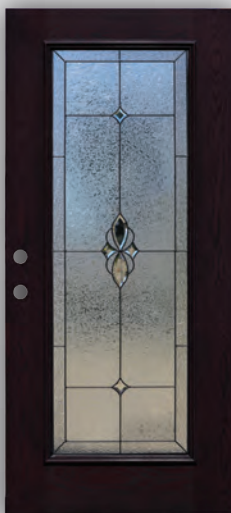

FG30LON2264PDM