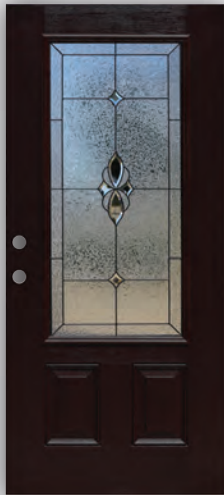

FG30LON2248PDM