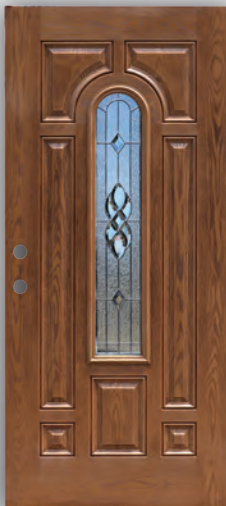

FG30MAD0842ZMO