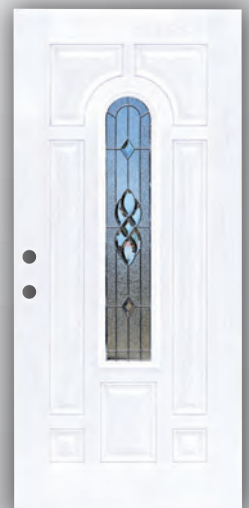

FW30MAD0842Z