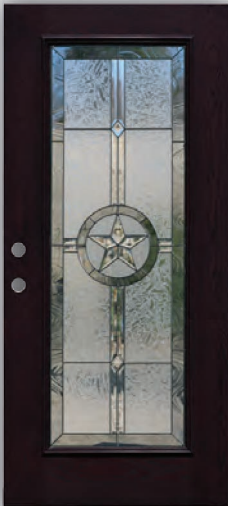

FG30TXS2264PDM