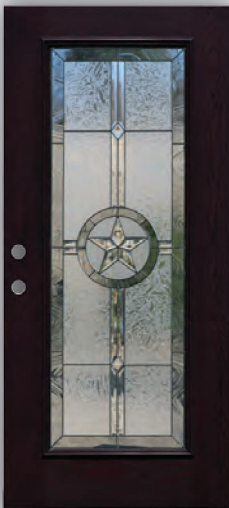

FG30TXS2264PDM