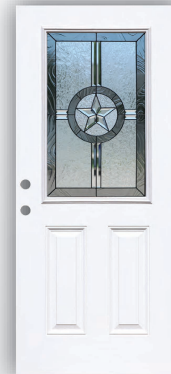

Builder's Choice™

Texas Star™

Door types & glass designs

A radiant sparkling star surrounded by solid granite glass, with a glue chip field guarded by grey baroque borders and accented with patina caming. Our Texas Star design truly reflects the spirit of freedom and liberty, strength and integrity, and is a masterpiece for the homes of the brave. Praised as the best looking star ever designed.

Obscurity rating: 8 of 10

Availability: Prehung or Glass Only

TXS | White Oak

Builder's Choice
White Oak | Texas Star™

FW30TXS2236P

FW50TXS1437764P

FW30TXS1525PDS

FW30TXS2210P