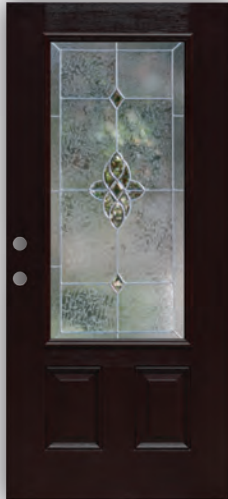

Builder's Choice™

Madison™

Door types & glass designs

A charming flora cluster, decorated by two diamonds in a background of glue chips and granite border. Madison is a delightful design that shows harmony and happiness.

FG30MAD0842ZCH

FG30MAD2264ZCH

MAD | Dark Mahogany Oak

Builder's Choice
Dark Mahogany Oak | Madison™

FG50MAD2236764ZDM

FG30MAD2210ZDM

FG30MAD2248ZDM

FG30MAD0842ZDM

FG30MAD2264ZDM

FG30MAD1437ZDM

LON | 8' Door Collection

Builder's Choice

8' Door Collection

| Madison™

FW3080LON2264P

FG3080LON2264PMO