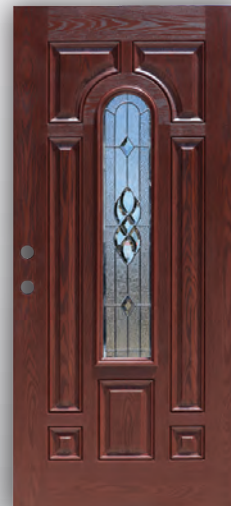

Builder's Choice™

Madison™

Door types & glass designs

A charming flora cluster, decorated by two diamonds in a background of glue chips and granite border. Madison is a delightful design that shows harmony and happiness.

FG30MAD2264ZMO

FG30MAD0842ZMO

MAD | Cherry Oak

Builder's Choice
Cherry Oak | **Madison™**

FG30MAD1437ZCH

FG50MAD2236764ZCH

FG30MAD2210ZCH

FG30MAD2248ZCH