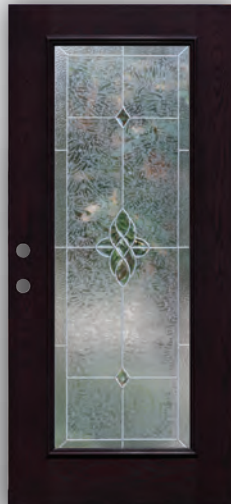

Builder's Choice™

Madison™

Door types & glass designs

A charming flora cluster, decorated by two diamonds in a background of glue chips and granite border. Madison is a delightful design that shows harmony and happiness.

FG30MAD0842ZCH

FG30MAD2264ZCH

MAD | Dark Mahogany Oak

Builder's Choice
Dark Mahogany Oak | Madison™

FG50MAD2236764ZDM

FG30MAD2210ZDM

FG30MAD2248ZDM

FG30MAD0842ZDM