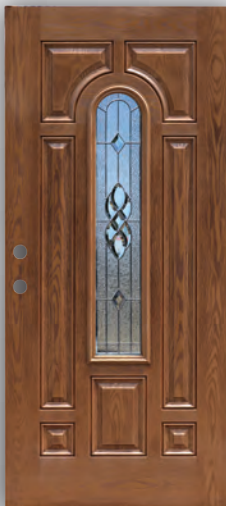

Builder's Choice™

Madison™

Door types & glass designs

A charming flora cluster, decorated by two diamonds in a background of glue chips and granite border. Madison is a delightful design that shows harmony and happiness.

FW30MAD2264Z

FW30MAD0842Z

MAD | Medium Oak

Builder's Choice
Medium Oak | Maddison™

FG50MAD1437764ZMO

FG30MAD2236ZMO

FG30MAD2248ZMO

FG30MAD2210ZMO

FG30MAD2264ZMO

FG30MAD0842ZMO

MAD | Cherry Oak

Builder's Choice
Cherry Oak | **Madison™**

FG30MAD1437ZCH

FG50MAD2236764ZCH

FG30MAD2210ZCH

FG30MAD2248ZCH