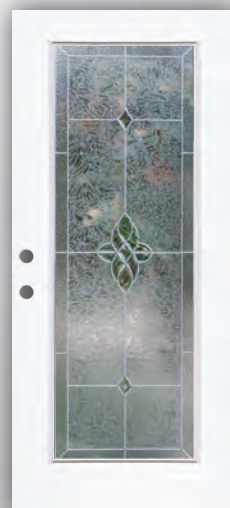

Builder's Choice™

Madison™

Door types & glass designs

A charming flora cluster, decorated by two diamonds in a background of glue chips and granite border. Madison is a delightful design that shows harmony and happiness.

Obscurity rating: 8 of 10

Availability: Prehung or Glass Only

MAD | White Oak

Builder's Choice
White Oak | **Madison™**

FW30MAD1437Z

FW50MAD2210764Z

FW30MAD2236Z

FW30MAD2248Z