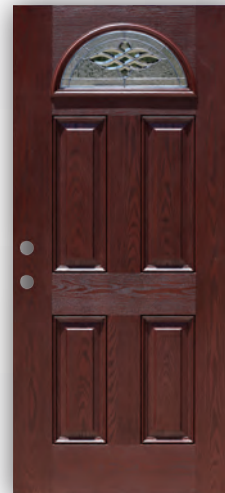

Builder's Choice™

Madison™

Door types & glass designs

A charming flora cluster, decorated by two diamonds in a background of glue chips and granite border. Madison is a delightful design that shows harmony and happiness.

FG30MAD2264ZMO

FG30MAD0842ZMO

MAD | Cherry Oak

Builder's Choice
Cherry Oak | **Madison™**

FG30MAD1437ZCH

FG50MAD2236764ZCH

FG30MAD2210ZCH

FG30MAD2248ZCH